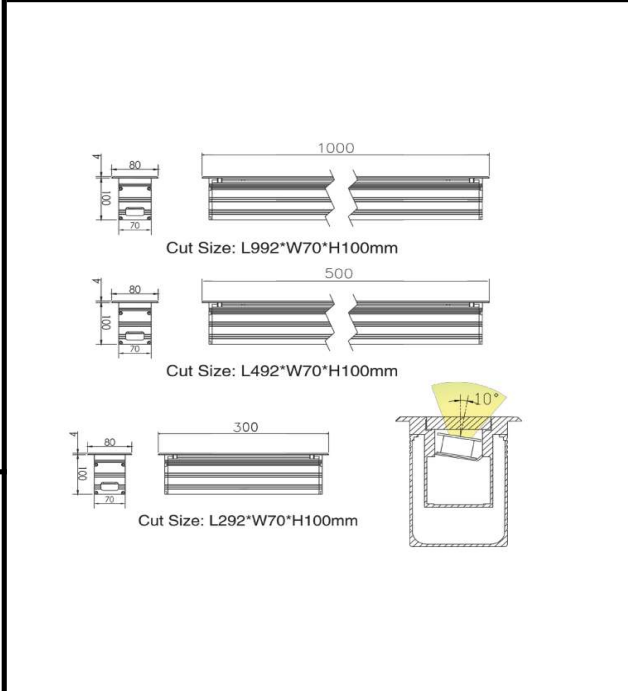

Sovitron Interior Pvt.Ltd.

Model Name	UNITY-2306 / DL-OSL-2306A-6(0.3M)
Description	linear Inground light

Technical description	Image
-----------------------	-------

Dimension	L=1000mm Cutout W=70mm With trim W=80mm H=100mm
Frame	Aluminum
Color Tempertaure	3000K
Power	7W
Total Luminous Flux	455 lm
Efficacy	65 lm/W
IP rating	67
Color Rendering	≥80
Mounting	Buried
Beam angle	5, 12.5, 20, 30, 45, 60, 15X30, 10X60 Degree
Optics	Tempered glass
Dimming	NON-Dimmable
Operating Voltage	220-240 VAC
Standard Lifetime	L70 minimum at 50,000 burning hours

Remarks:-

Dimension diagram

Address: Plot #7 Saroorpur-Nangla Industrial Area,Ballabgharh-Sohna Road,Faridabad-121005
Email: info@sovitron.com